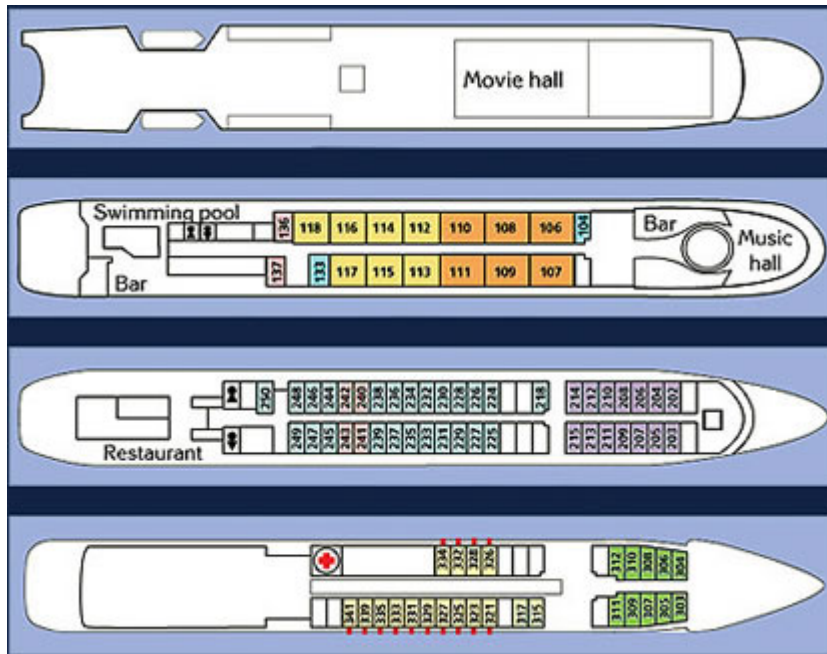

 **DECK PLAN**

Cabin Categories

Suite	Boat Deck
Jr. Suite	Boat Deck
Cat. A	Boat Deck (104,133)
Cat. B	Upper Deck Middle
Cat. C	Upper Deck Forward
Cat. D	Main Deck Middle
Cat. D	Available as triple
Cat. E	Main Deck Forward
Single	Boat, Upper Deck